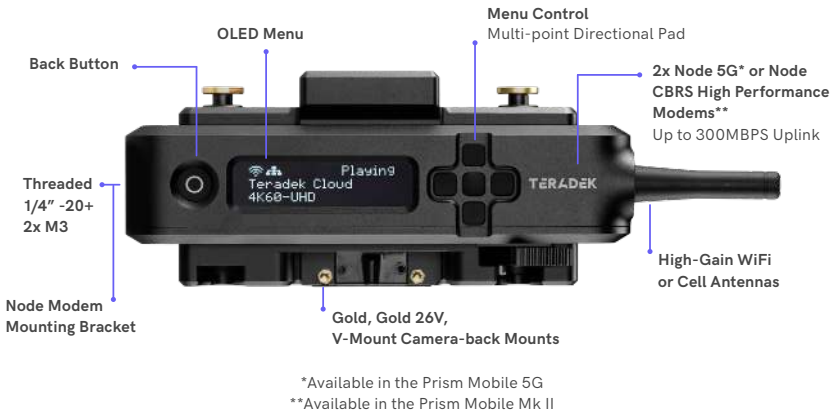

Core Cloud

Expand the capabilities of your Prism with Core, Teradek's cloud orchestration platform. From your web browser, Core provides comprehensive access to your entire Teradek ecosystem for real-time monitoring, low latency distribution, remote device control, and more.

Teradek Reliable Transport (TRT)

Teradek's proprietary ultra-low latency protocol, TRT, offers single interface and bonded network transmission as low as 100ms and 250ms, respectively. TRT brings lifelike, real-time 4K HDR video to any application, from video contribution in the field to live situational awareness.

Add-On Licenses

Prism can do even more with several add-on licenses

- **Decode:** Enable decoding on your Prism Mobile and Prism Flex encoders or run the device in concurrent encode / decode mode for bi-directional / return video workflows.
- **Multi-Output:** Enable additional streaming outputs for multi-destination streaming (non-bonded).