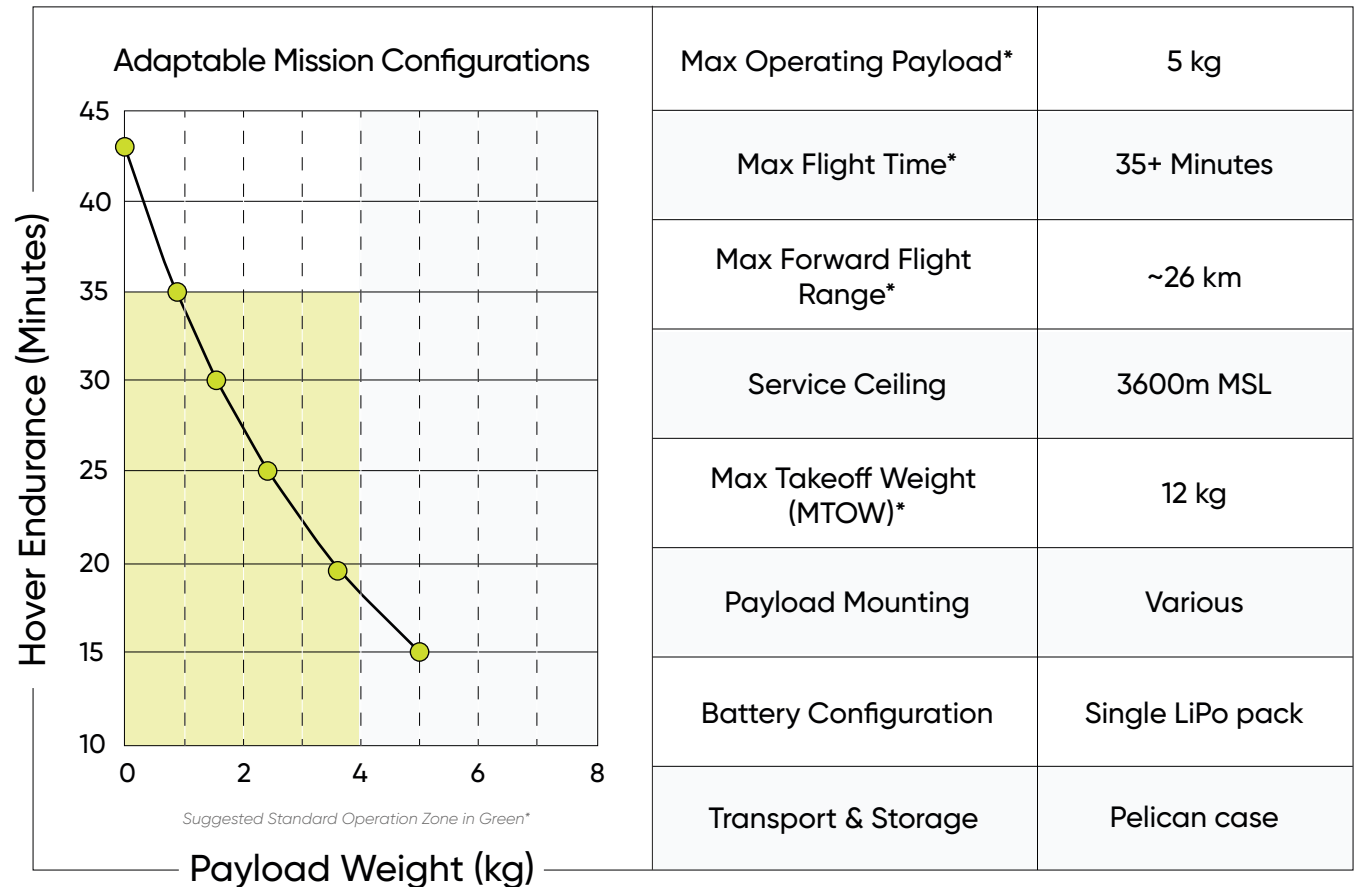

Ready to Fly

NDA Compliance Standard

Modular Build

Made In The USA

*Performance values are nominal and may vary based on payload, environment, and use. MTOW and max payload reflect tested limits, not standard ops. Flying near these limits may require tuning or support. Consult ASW before operating near max specs. Info provided as-is, with no guarantee or warranty.