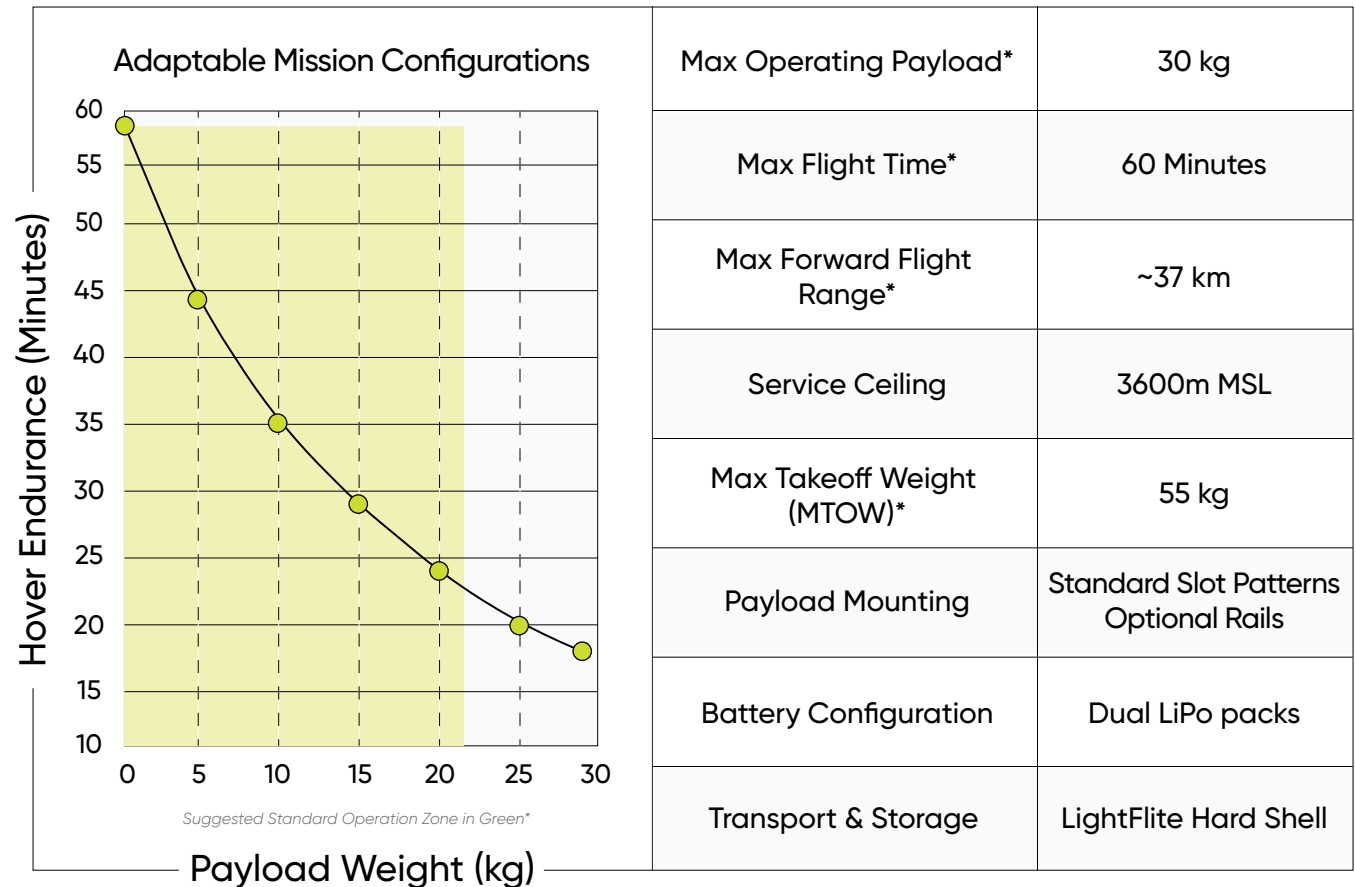

Ready to Fly

NDA Compliance Standard

Modular Build

Made In The USA

*Performance values are nominal and may vary based on payload, environment, and use. MTOW and max payload reflect tested limits, not standard ops. Flying near these limits may require tuning or support. Consult ASW before operating near max specs. Info provided as-is, with no guarantee or warranty.