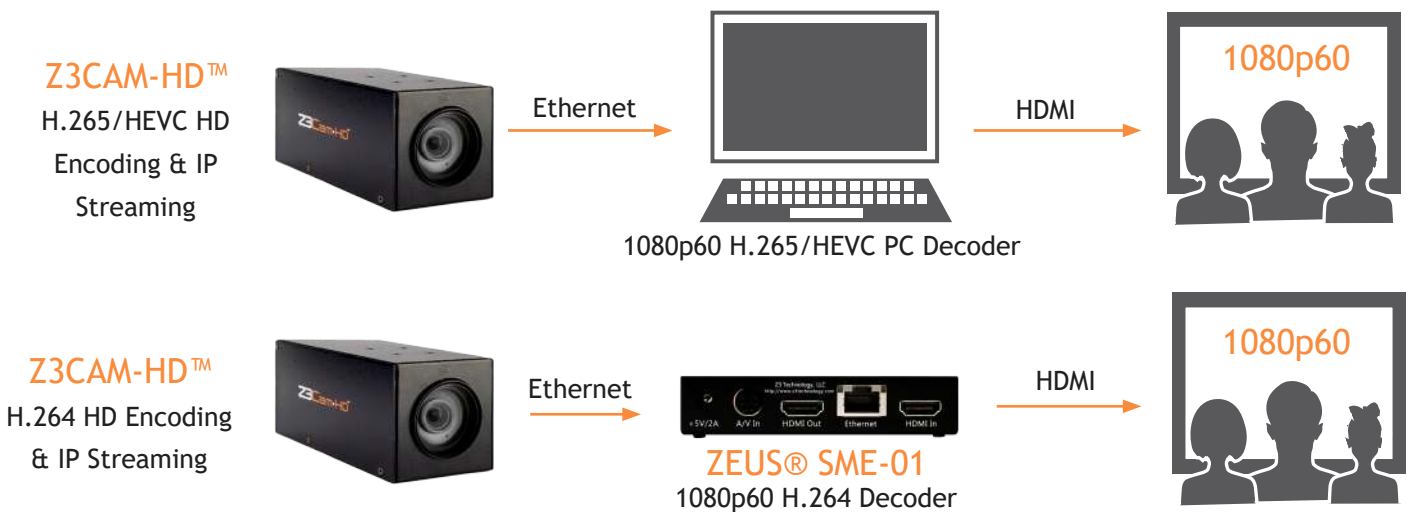

Specifications

Interfaces	Gigabit Ethernet, USB 2.0, Micro-HDMI Output, Audio Input and Composite Output
Supported Resolutions	60, 59.94, 50, 30, 29.97, 25 @1080p and 720p
Power	PoE or 12V DC
Power Consumption	7.5W typical while encoding H.265/HEVC video
Mount	1/4 20 UNC tripod screw hole on bottom of unit
Dimensions (L x W x H)	128 x 62 x 62 mm (5.0 x 2.4 x 2.4 in)
Weight	650 g (1.4 lbs)
Package Contents	Z3Cam-HD camera and 12V Power Supply
Additional Components	Add a wifi USB dongle for wireless connectivity**

HD IP STREAMING